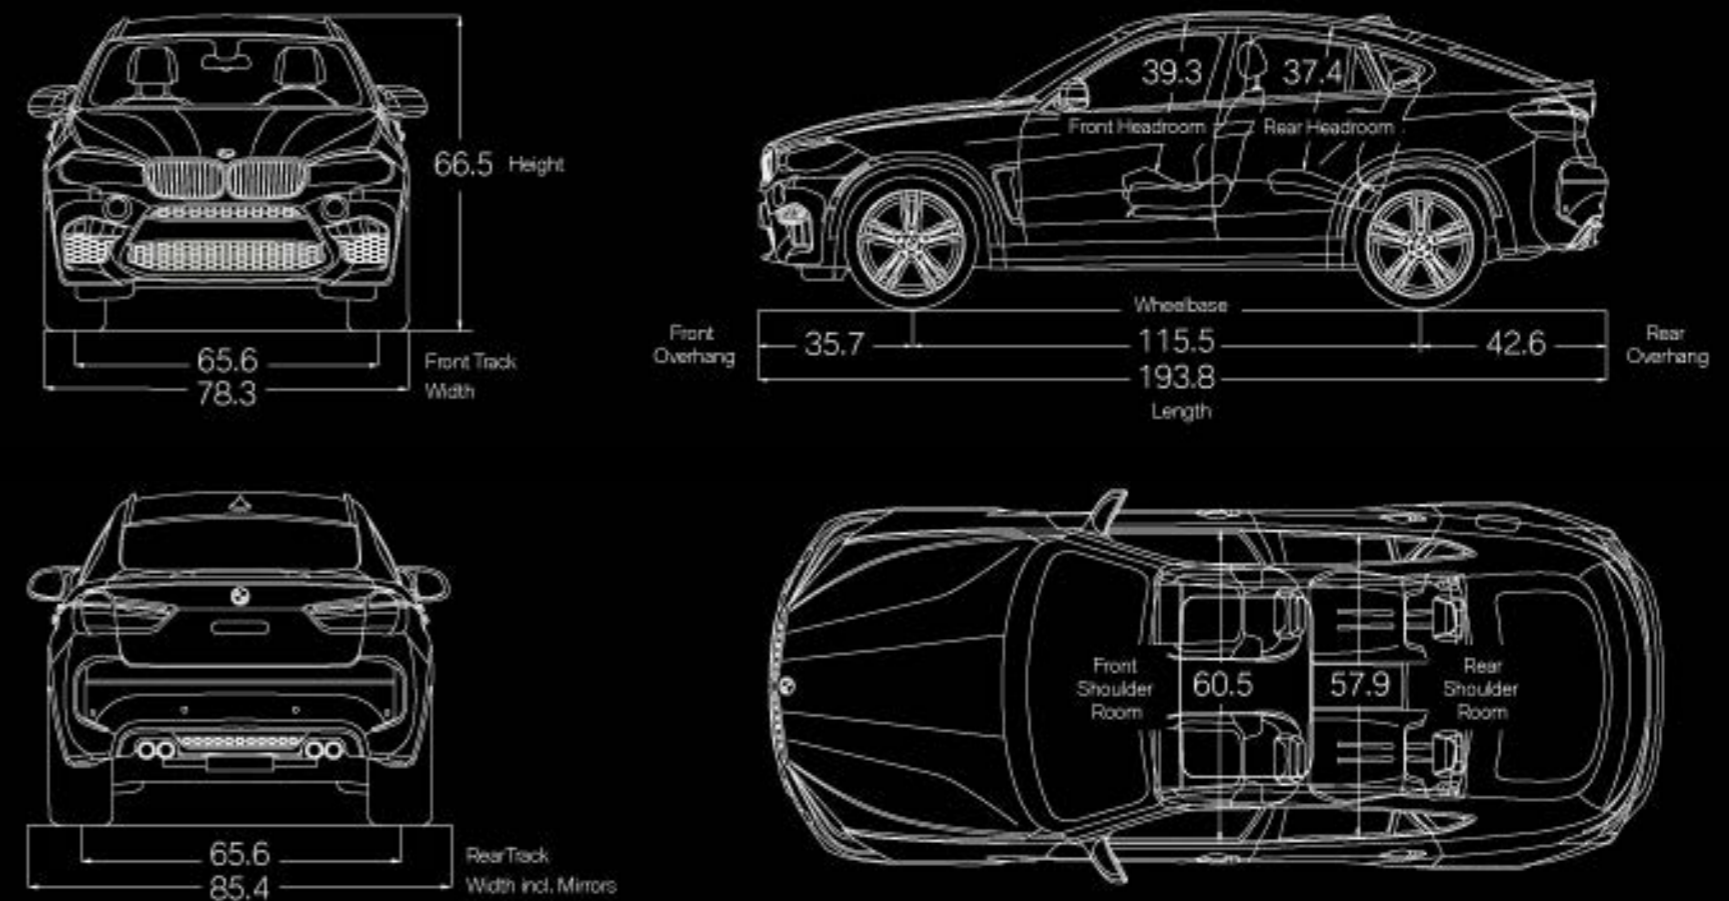

Get the latest information on standard and optional features, packages and technical specifications. Visit bmwusa.com and select the BMW model of your choice.

X6 M

TECHNICAL DATA

ENGINE	4.4-liter M TwinPower Turbo V-8
OUTPUT @ RPM	567 hp @ 6000–6500 / 553 lb-ft @ 2200–5000
0-60 MPH (sec) ¹	4.0
CITY / HIGHWAY / COMBINED MPG	14/19/16

All dimensions in technical drawings are given in inches.

Figures subject to change. Not all packages available in all models. Please visit your BMW Retailer or bmwusa.com for the most up-to-date information.