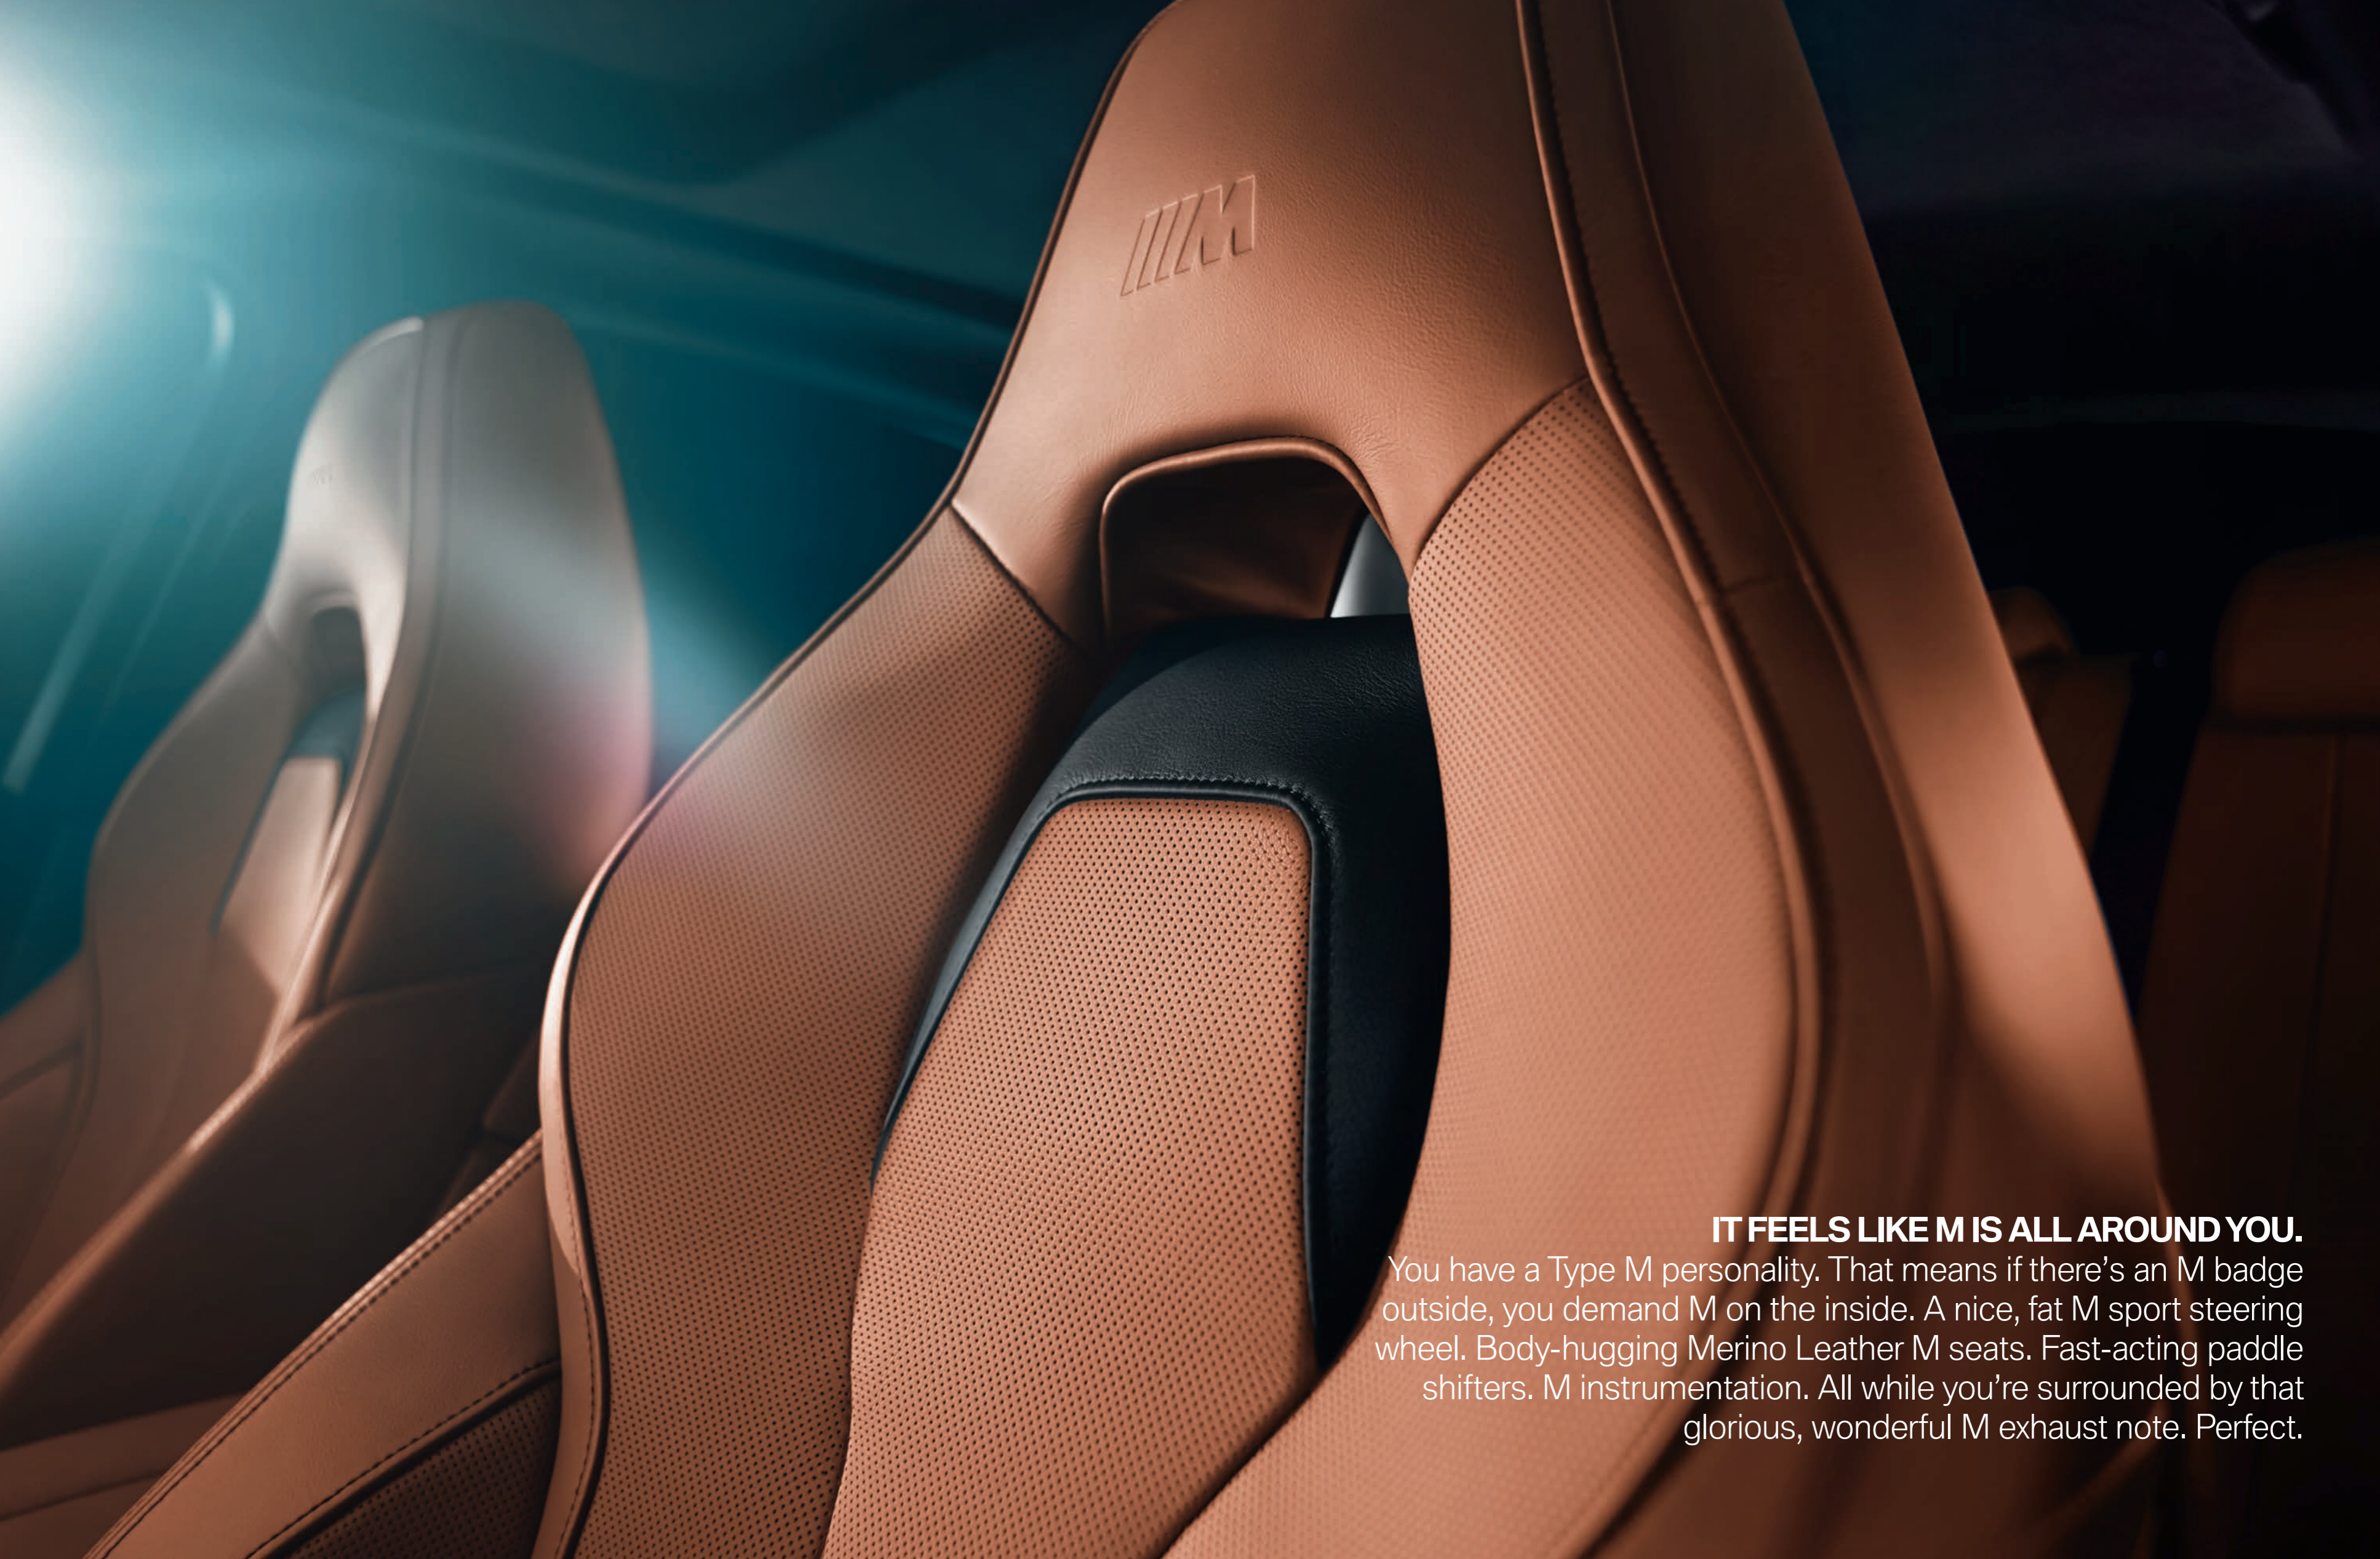

IT FEELS LIKE M IS ALL AROUND YOU.

You have a Type M personality. That means if there's an M badge outside, you demand M on the inside. A nice, fat M sport steering wheel. Body-hugging Merino Leather M seats. Fast-acting paddle shifters. M instrumentation. All while you're surrounded by that glorious, wonderful M exhaust note. Perfect.