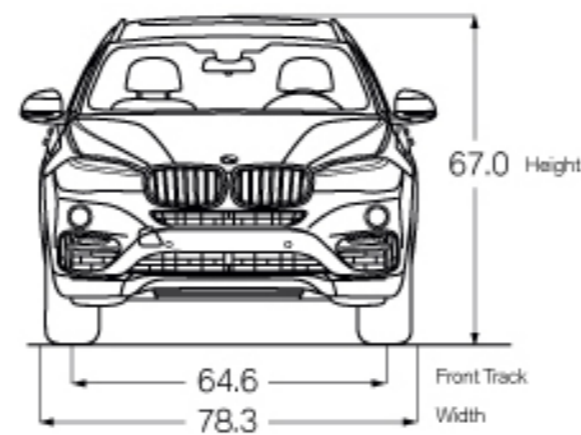

All dimensions in technical drawings are given in inches. Dimensions shown apply to X6 xDrive35i.

Figures subject to change. Not all packages available in all models. Please visit your BMW Retailer or bmwusa.com for the most up-to-date information.

¹BMW AG preliminary test results. Actual acceleration results may vary, depending on specification of vehicle; road and environmental conditions; testing procedures and driving style. These results should be used for comparison only and verification should not be attempted on public roads. BMW urges you to obey all posted speed laws and always wear safety belts.

Not all features are available on all models. Get the latest information on standard and optional features, packages and technical specifications. Visit bmwusa.com and select the BMW model of your choice.