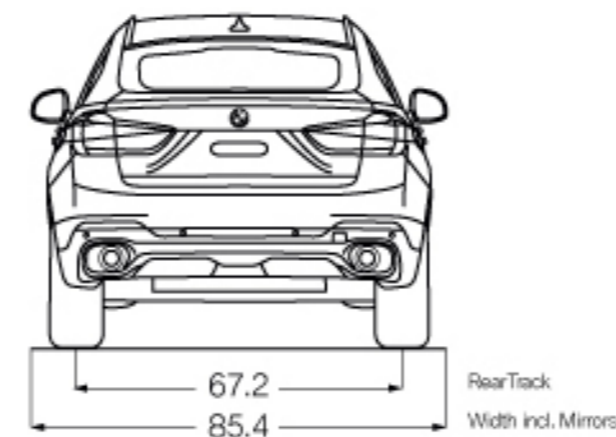

All dimensions in technical drawings are given in inches. Dimensions shown apply to X6 xDrive35i.

Figures subject to change. Not all packages available in all models. Please visit your BMW Retailer or bmwusa.com for the most up-to-date information.

¹BMW AG preliminary test results. Actual acceleration results may vary, depending on specification of vehicle; road and environmental conditions; testing procedures and driving style. These results should be used for comparison only and verification should not be attempted on public roads. BMW urges you to obey all posted speed laws and always wear safety belts.

Not all features are available on all models. Get the latest information on standard and optional features, packages and technical specifications. Visit bmwusa.com and select the BMW model of your choice.