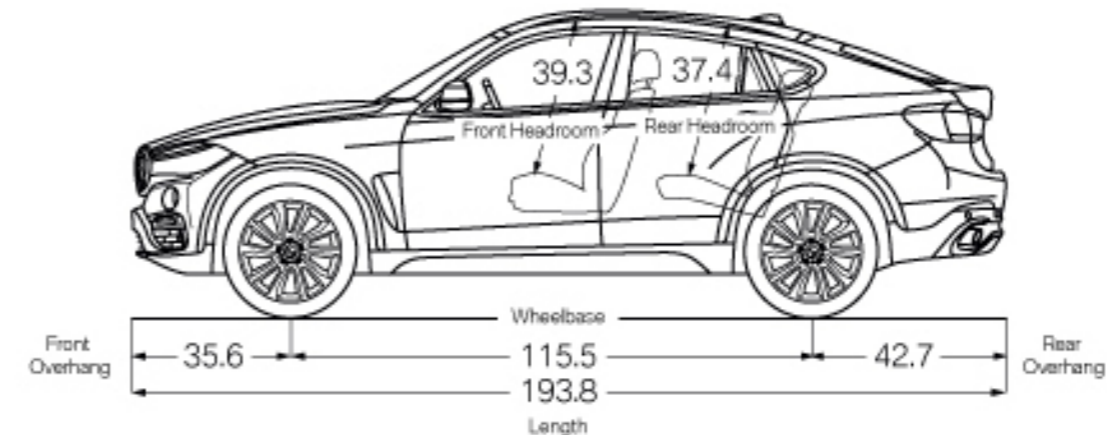

All dimensions in technical drawings are given in inches. Dimensions shown apply to X6 xDrive35i.

Figures subject to change. Not all packages available in all models. Please visit your BMW Retailer or bmwusa.com for the most up-to-date information.

¹BMW AG preliminary test results. Actual acceleration results may vary, depending on specification of vehicle; road and environmental conditions; testing procedures and driving style. These results should be used for comparison only and verification should not be attempted on public roads. BMW urges you to obey all posted speed laws and always wear safety belts.

Not all features are available on all models. Get the latest information on standard and optional features, packages and technical specifications. Visit bmwusa.com and select the BMW model of your choice.