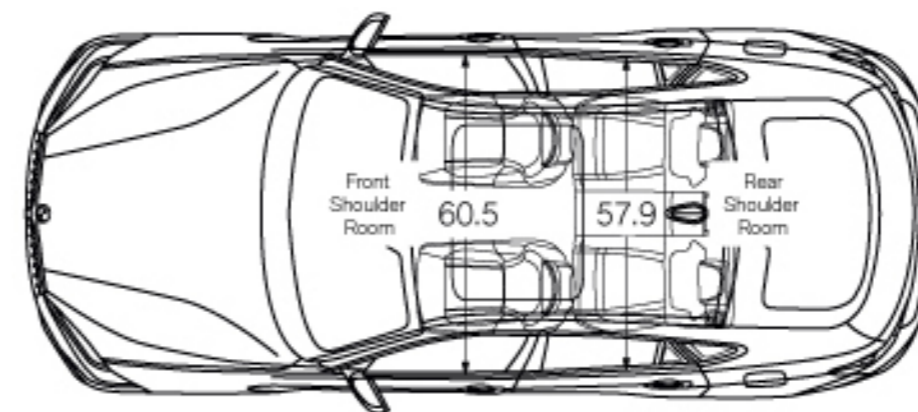

All dimensions in technical drawings are given in inches. Dimensions shown apply to X6 xDrive35i.

Figures subject to change. Not all packages available in all models. Please visit your BMW Retailer or bmwusa.com for the most up-to-date information.

¹BMW AG preliminary test results. Actual acceleration results may vary, depending on specification of vehicle; road and environmental conditions; testing procedures and driving style. These results should be used for comparison only and verification should not be attempted on public roads. BMW urges you to obey all posted speed laws and always wear safety belts.

Not all features are available on all models. Get the latest information on standard and optional features, packages and technical specifications. Visit bmwusa.com and select the BMW model of your choice.