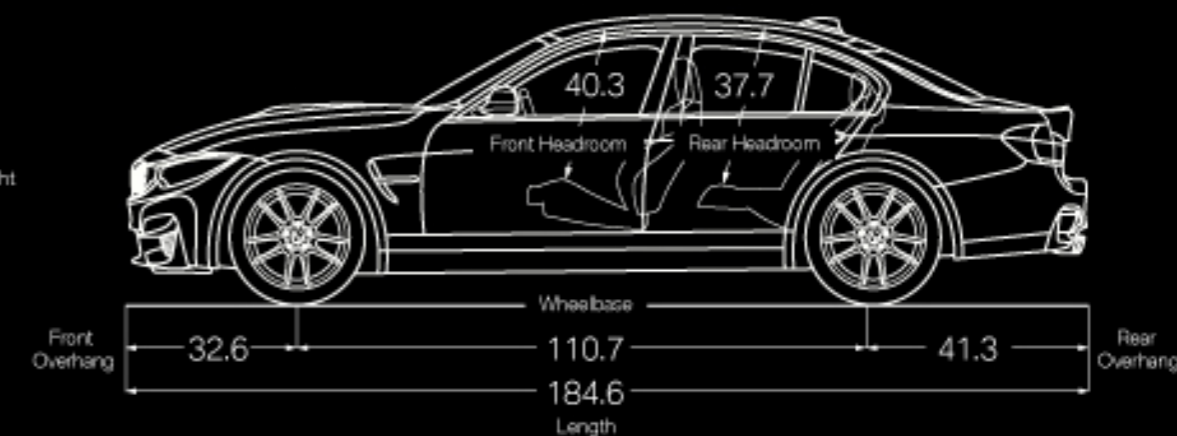

ENGINE	3.0-liter M TwinPower Turbo inline 6-cylinder
OUTPUT @ RPM	425 hp @ 5500–7300 / 406 lb-ft @ 1850–5500
0-60 MPH (sec)¹	3.9 [4.1]
CITY / HIGHWAY / COMBINED MPG	17/24/19 [17/26/20]

All dimensions in technical drawings are given in inches.