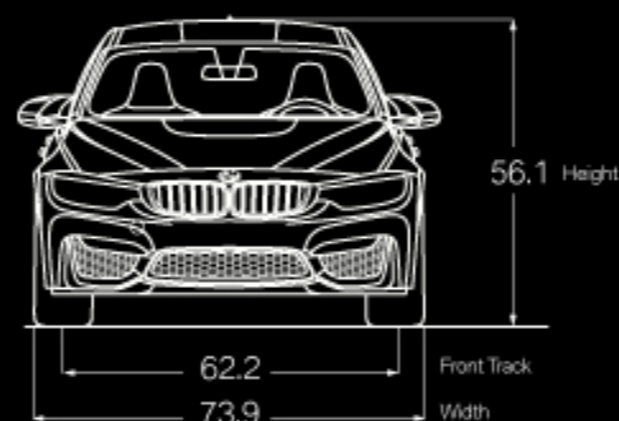

ENGINE	3.0-liter M TwinPower Turbo inline 6-cylinder
OUTPUT @ RPM	425 hp @ 5500–7300 / 406 lb-ft @ 1850–5500
0-60 MPH (sec)¹	3.9 [4.1]
CITY / HIGHWAY / COMBINED MPG	17/24/19 [17/26/20]

All dimensions in technical drawings are given in inches.