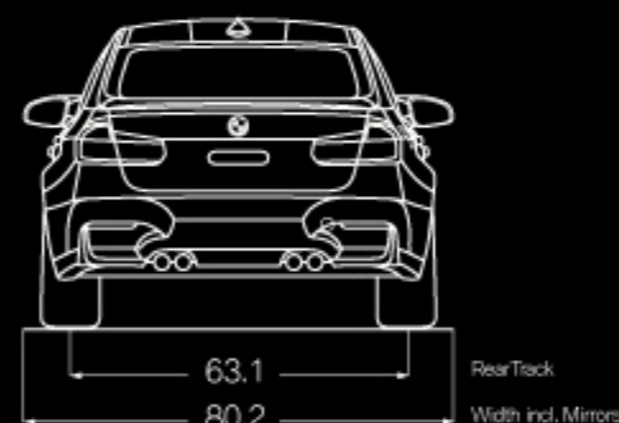

ENGINE	3.0-liter M TwinPower Turbo inline 6-cylinder
OUTPUT @ RPM	425 hp @ 5500–7300 / 406 lb-ft @ 1850–5500
0-60 MPH (sec)¹	3.9 [4.1]
CITY / HIGHWAY / COMBINED MPG	17/24/19 [17/26/20]

All dimensions in technical drawings are given in inches.