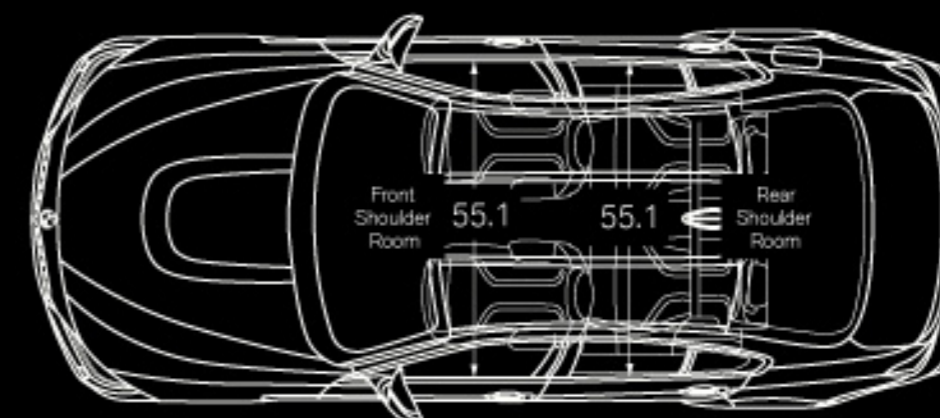

ENGINE	3.0-liter M TwinPower Turbo inline 6-cylinder
OUTPUT @ RPM	425 hp @ 5500–7300 / 406 lb-ft @ 1850–5500
0-60 MPH (sec)¹	3.9 [4.1]
CITY / HIGHWAY / COMBINED MPG	17/24/19 [17/26/20]

All dimensions in technical drawings are given in inches.