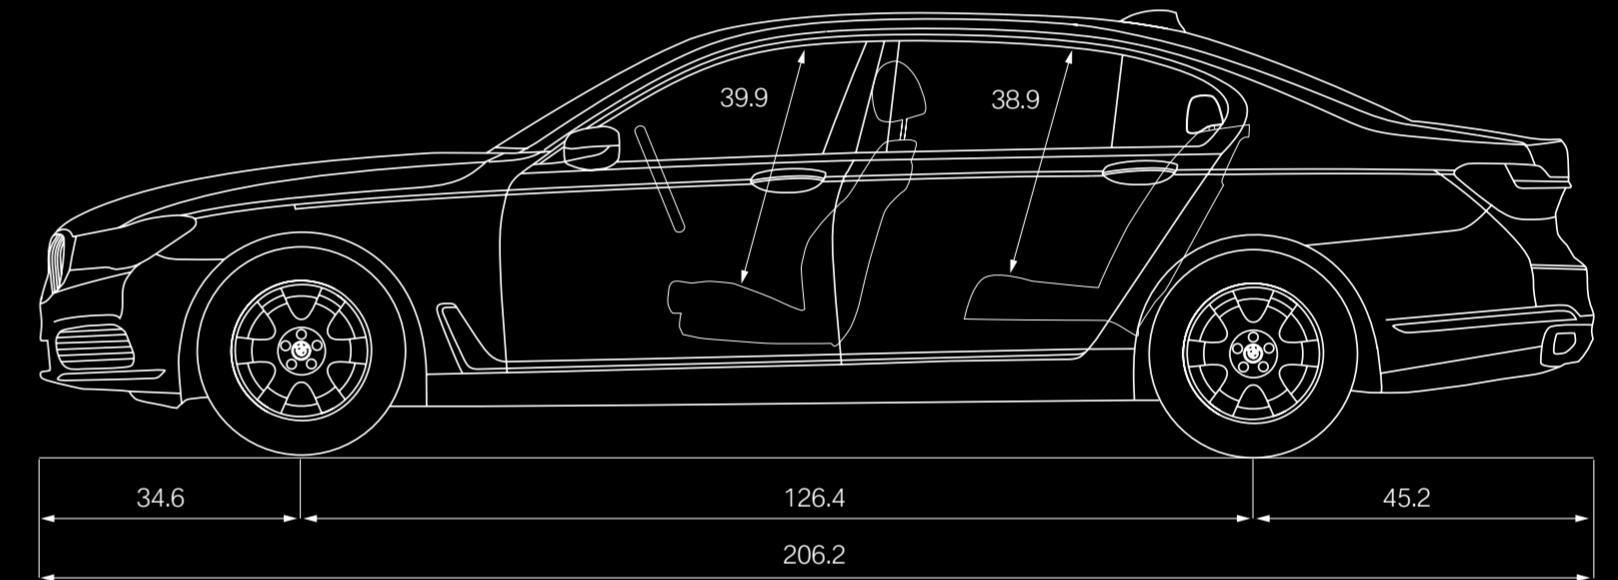

Tech Data

BMW 740i / 740i xDrive

Engine:	3.0-liter TwinPower Turbo inline 6-cylinder
Output:	320 hp @ 5500–6500 / 330 lb-ft @ 1380–5000
0–60 mph (sec)¹:	sDrive: 5.4 xDrive: 5.1
Mileage (City, Highway, Combined):²	sDrive: 21 / 29 / 24 xDrive: 20 / 29 / 23

BMW 750i / 750i xDrive

Engine:	4.4-liter TwinPower Turbo V-8
Output:	443 hp @ 5500–6000 / 479 lb-ft @ 2000–4500
0–60 mph (sec)¹:	sDrive: 4.6 xDrive: 4.3
Mileage (City, Highway, Combined):²	sDrive: 18 / 26 / 21 xDrive: 17 / 25 / 20

BMW 740e xDrive

Engine:	2.0-liter TwinPower Turbo inline 4-cylinder + eDrive electric motor
Combined Output:	322 hp / 369 lb-ft
0–60 mph (sec)¹:	5.1
Mileage (City, Highway, Combined):²	TBP

Dimensions

All dimensions shown in inches.

¹BMW AG preliminary test results. Actual acceleration results may vary, depending on specification of vehicle; road and environmental conditions; testing procedures and driving style. These results should be used for comparison only and verification should not be attempted on public roads. BMW urges you to obey all posted speed laws and always wear safety belts.

²Preliminary figures not available at time of publication.

Figures subject to change. Please visit your BMW Center for the most up-to-date information. Get the latest information on standard and optional features, packages and technical specifications. Visit bmwusa.com and select the BMW model of your choice.