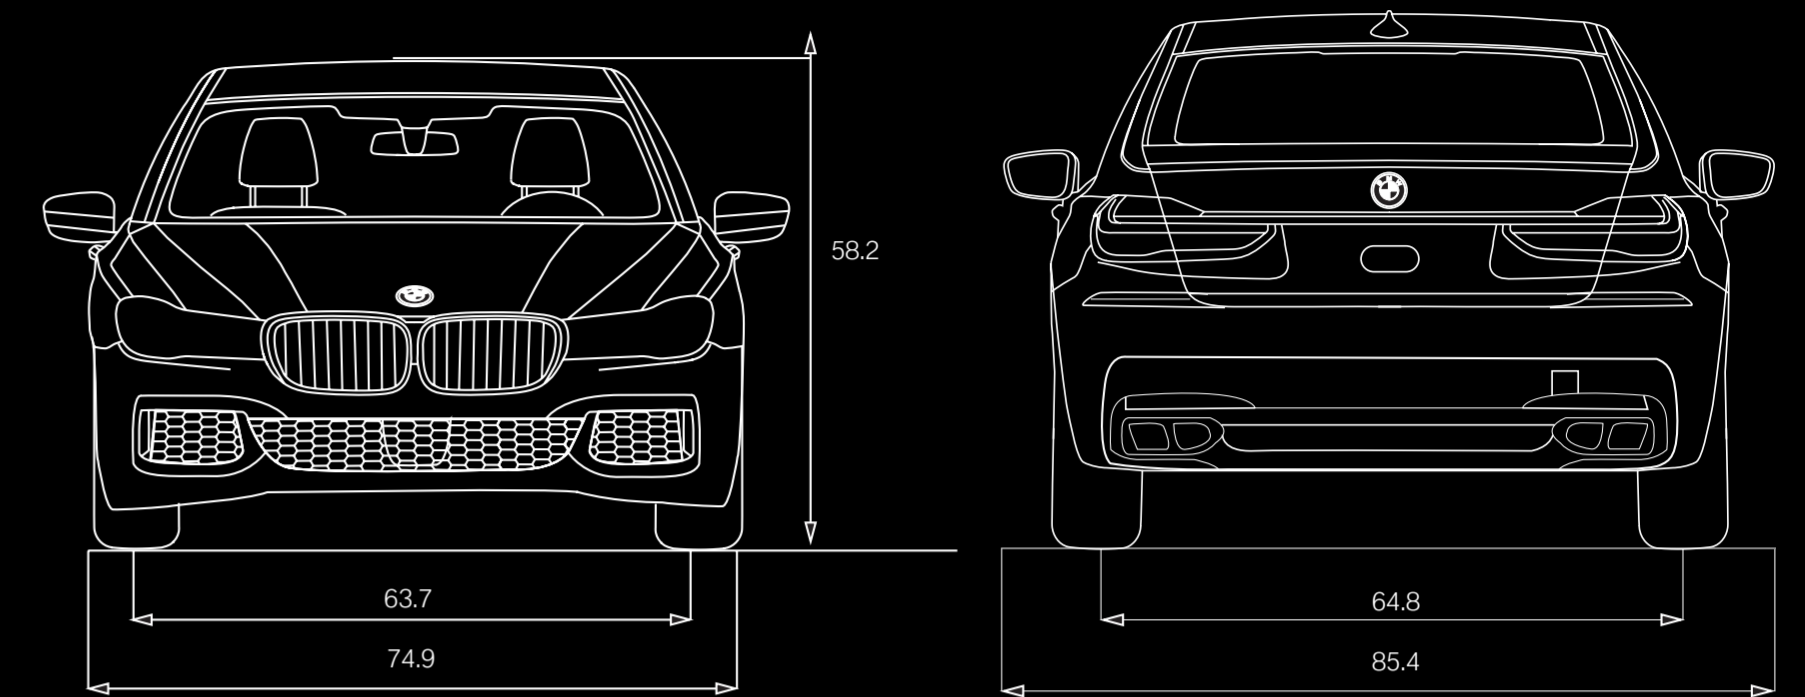

All dimensions shown in inches.

¹BMW AG preliminary test results. Actual acceleration results may vary, depending on specification of vehicle; road and environmental conditions; testing procedures and driving style. These results should be used for comparison only and verification should not be attempted on public roads. BMW urges you to obey all posted speed laws and always wear safety belts.