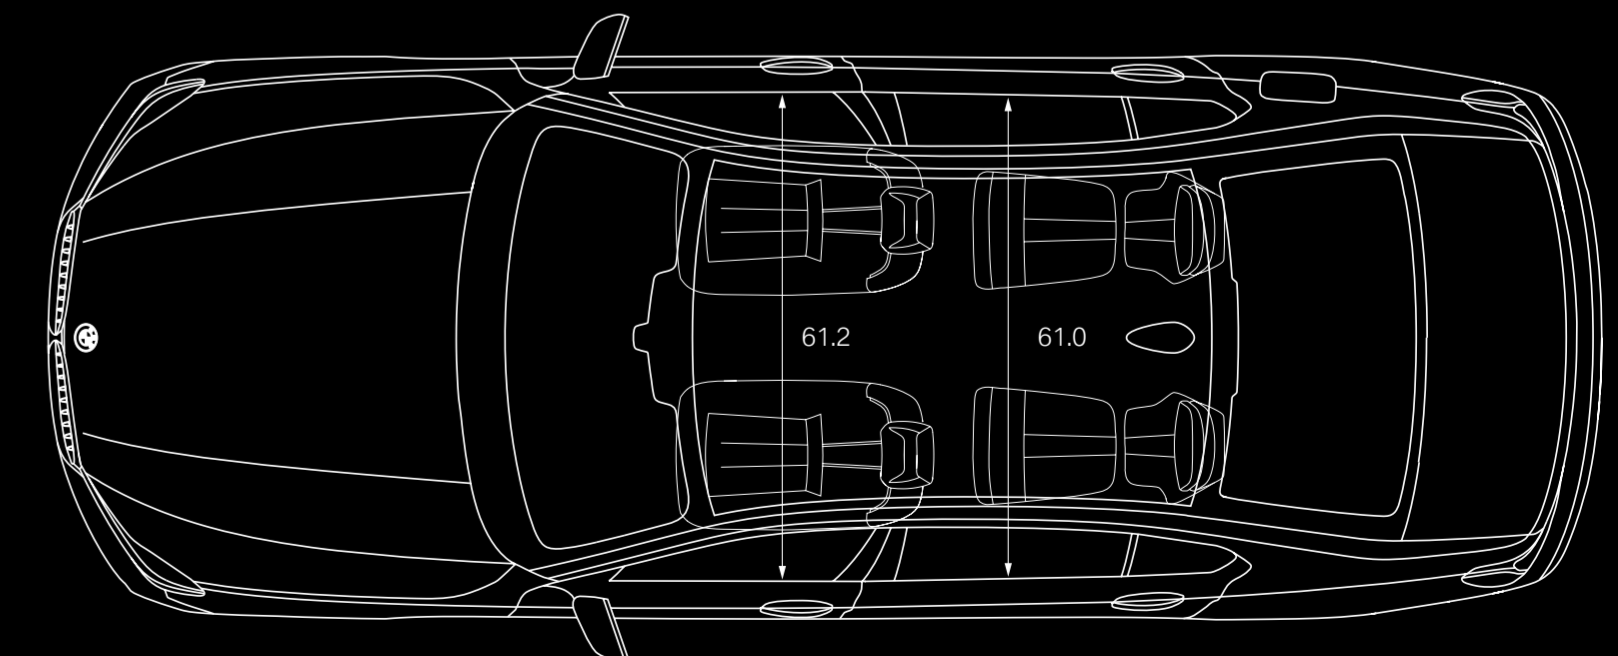

Tech Data

BMW 740i / 740i xDrive

Engine:	3.0-liter TwinPower Turbo inline 6-cylinder
Output:	320 hp @ 5500–6500 / 330 lb-ft @ 1380–5000
0–60 mph (sec)¹:	sDrive: 5.4 xDrive: 5.1
Mileage (City, Highway, Combined):²	sDrive: 21 / 29 / 24 xDrive: 20 / 29 / 23

BMW 750i / 750i xDrive

Engine:	4.4-liter TwinPower Turbo V-8
Output:	443 hp @ 5500–6000 / 479 lb-ft @ 2000–4500
0–60 mph (sec)¹:	sDrive: 4.6 xDrive: 4.3
Mileage (City, Highway, Combined):²	sDrive: 18 / 26 / 21 xDrive: 17 / 25 / 20

BMW 740e xDrive

Engine:	2.0-liter TwinPower Turbo inline 4-cylinder + eDrive electric motor
Combined Output:	322 hp / 369 lb-ft
0–60 mph (sec)¹:	5.1
Mileage (City, Highway, Combined):²	TBP

Dimensions

All dimensions shown in inches.

¹BMW AG preliminary test results. Actual acceleration results may vary, depending on specification of vehicle; road and environmental conditions; testing procedures and driving style. These results should be used for comparison only and verification should not be attempted on public roads. BMW urges you to obey all posted speed laws and always wear safety belts.

²Preliminary figures not available at time of publication.

Figures subject to change. Please visit your BMW Center for the most up-to-date information. Get the latest information on standard and optional features, packages and technical specifications. Visit bmwusa.com and select the BMW model of your choice.