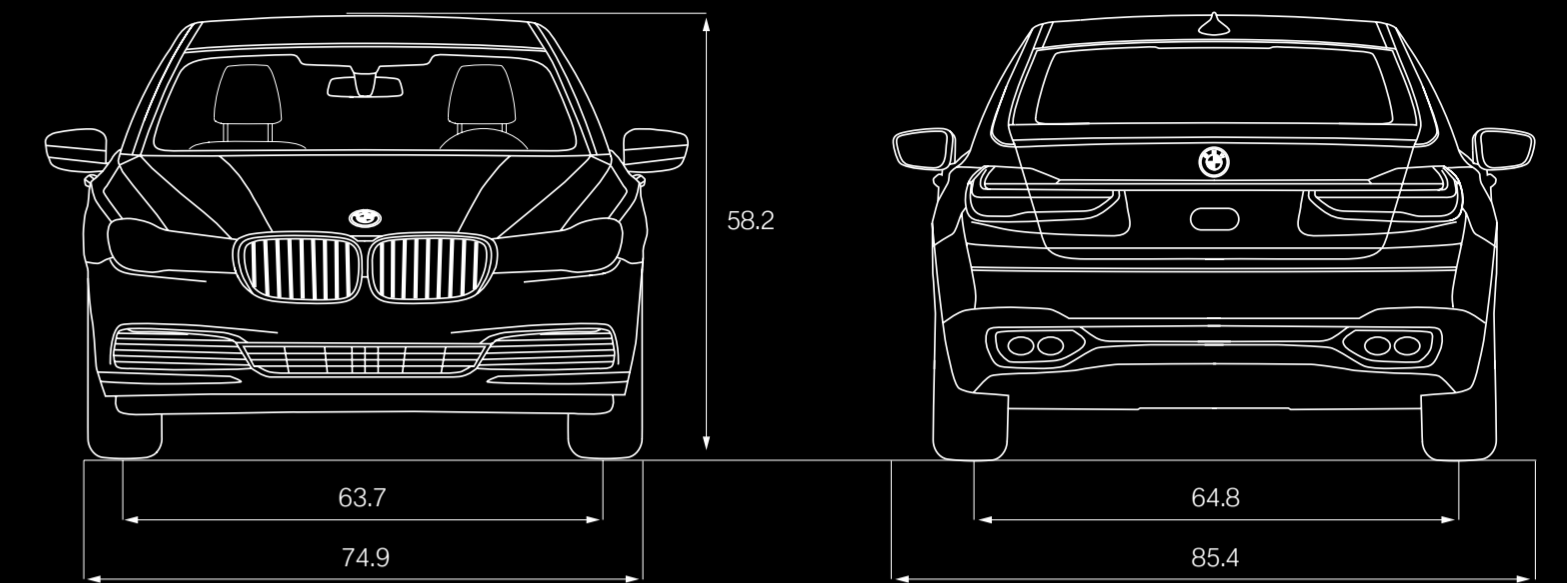

Tech Data

BMW 740i / 740i xDrive

Engine:	3.0-liter TwinPower Turbo inline 6-cylinder
Output:	320 hp @ 5500–6500 / 330 lb-ft @ 1380–5000
0–60 mph (sec)¹:	sDrive: 5.4 xDrive: 5.1
Mileage (City, Highway, Combined):²	sDrive: 21 / 29 / 24 xDrive: 20 / 29 / 23

BMW 750i / 750i xDrive

Engine:	4.4-liter TwinPower Turbo V-8
Output:	443 hp @ 5500–6000 / 479 lb-ft @ 2000–4500
0–60 mph (sec)¹:	sDrive: 4.6 xDrive: 4.3
Mileage (City, Highway, Combined):²	sDrive: 18 / 26 / 21 xDrive: 17 / 25 / 20

BMW 740e xDrive

Engine:	2.0-liter TwinPower Turbo inline 4-cylinder + eDrive electric motor
Combined Output:	322 hp / 369 lb-ft
0–60 mph (sec)¹:	5.1
Mileage (City, Highway, Combined):²	TBP

Dimensions

All dimensions shown in inches.

¹BMW AG preliminary test results. Actual acceleration results may vary, depending on specification of vehicle; road and environmental conditions; testing procedures and driving style. These results should be used for comparison only and verification should not be attempted on public roads. BMW urges you to obey all posted speed laws and always wear safety belts.

²Preliminary figures not available at time of publication.

Figures subject to change. Please visit your BMW Center for the most up-to-date information. Get the latest information on standard and optional features, packages and technical specifications. Visit bmwusa.com and select the BMW model of your choice.