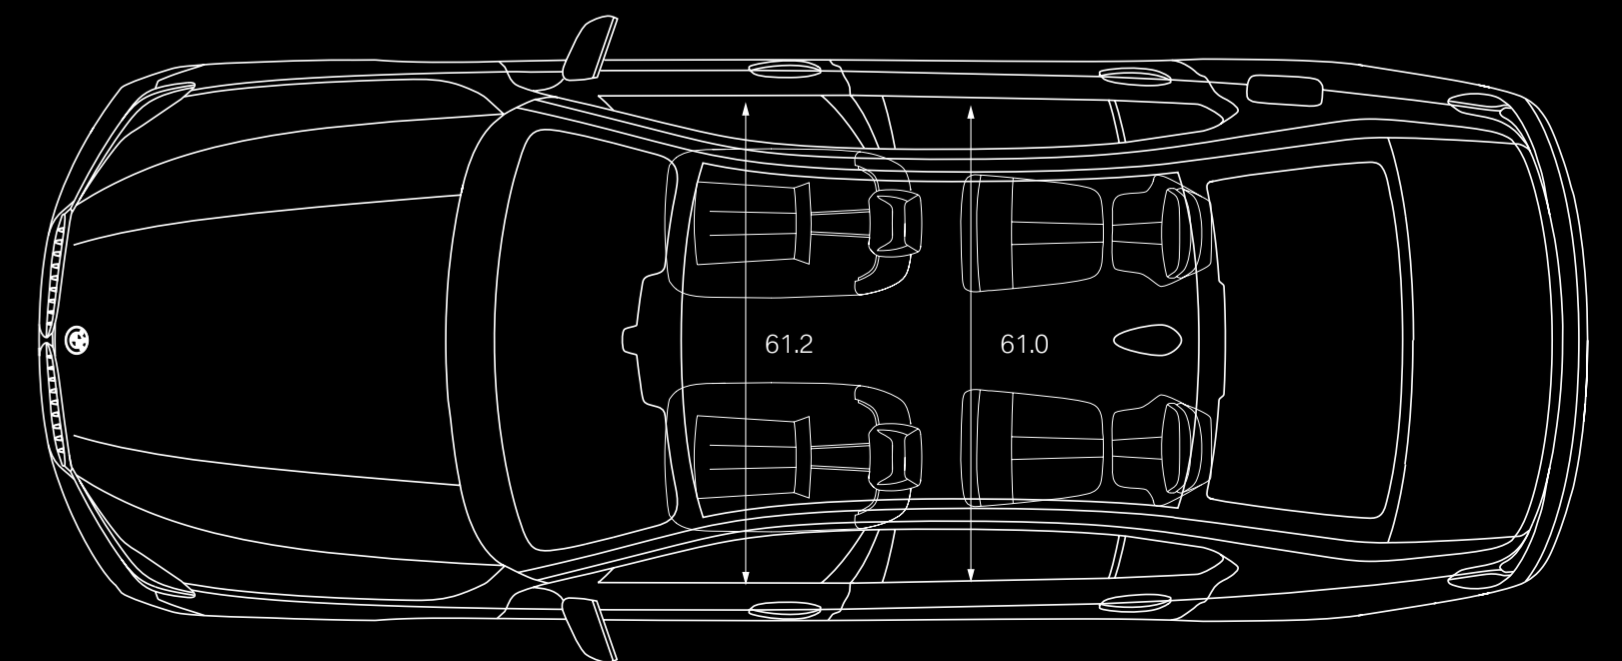

Tech Data

BMW M760i xDrive

Engine:	6.6-liter M Performance TwinPower Turbo V-12
Output:	601 hp @ 5500–6500 / 590 lb-ft @ 1550–5000
0–60 mph (sec)¹:	3.6
Mileage (City, Highway, Combined):²	TBP

Dimensions

All dimensions shown in inches.

¹BMW AG preliminary test results. Actual acceleration results may vary, depending on specification of vehicle; road and environmental conditions; testing procedures and driving style. These results should be used for comparison only and verification should not be attempted on public roads. BMW urges you to obey all posted speed laws and always wear safety belts.

²Preliminary figures not available at time of publication.

Figures subject to change. Please visit your BMW Center for the most up-to-date information. Get the latest information on standard and optional features, packages and technical specifications. Visit bmwusa.com and select the BMW model of your choice.