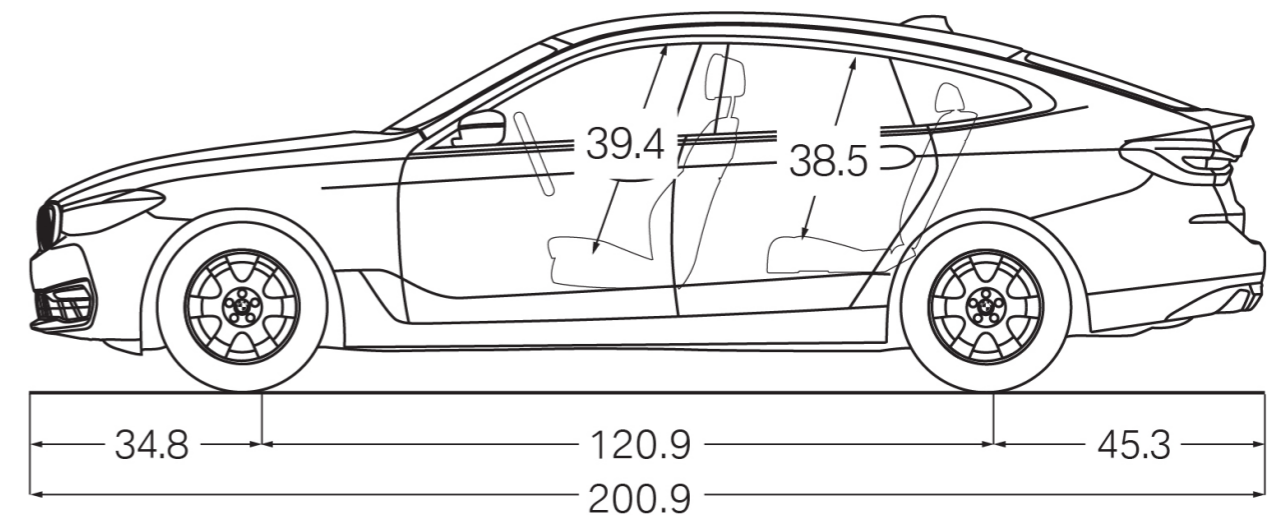

640i xDrive Gran Turismo
ENGINE	3.0-liter TwinPower Turbo inline 6-cylinder
OUTPUT @ RPM	335 hp @ 5500–6500 / 330 lb-ft @ 1380–5200
0–60 MPH (sec)¹	5.1
CITY / HIGHWAY / COMBINED MPG	20 / 28 / 23²

All dimensions in technical drawings are given in inches.