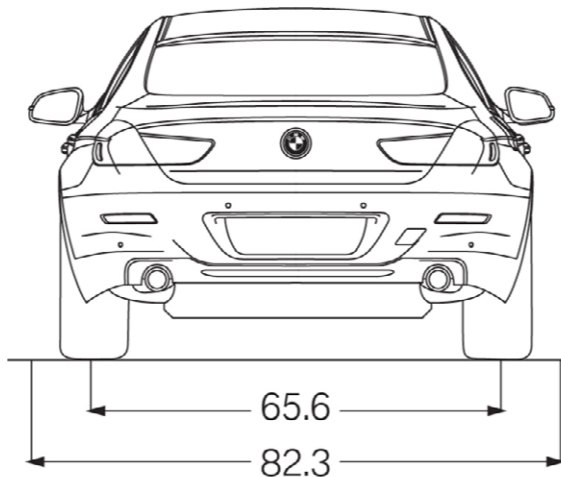

All dimensions in technical drawings are given in inches.

¹BMW AG preliminary test results. Actual acceleration results may vary, depending on specification of vehicle; road and environmental conditions; testing procedures and driving style. These results should be used for comparison only and verification should not be attempted on public roads. BMW urges you to obey all posted speed laws and always wear safety belts.