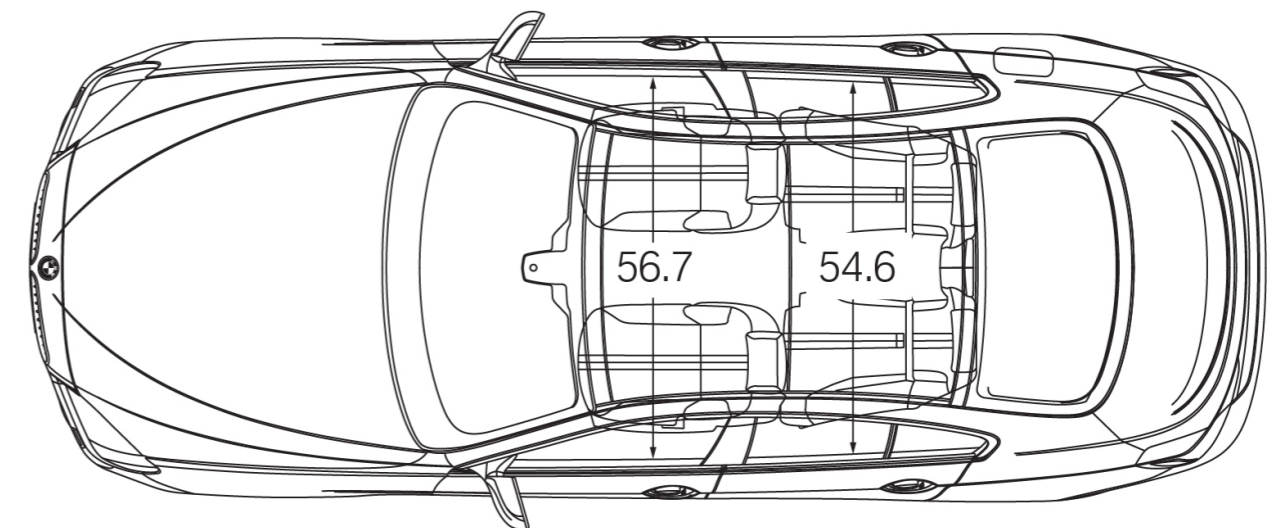

¹BMW AG preliminary test results. Actual acceleration results may vary, depending on specification of vehicle; road and environmental conditions; testing procedures and driving style. These results should be used for comparison only and verification should not be attempted on public roads. BMW urges you to obey all posted speed laws and always wear safety belts.

Figures subject to change. Please visit your BMW Center for the most up-to-date information. Not all features are available on all models. Get the latest information on standard and optional features, packages and technical specifications. Visit bmwusa.com and select the BMW model of your choice.