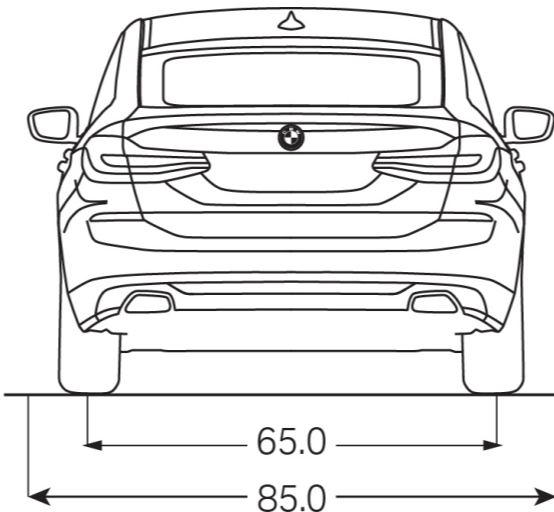

640i xDrive Gran Turismo
ENGINE	3.0-liter TwinPower Turbo inline 6-cylinder
OUTPUT @ RPM	335 hp @ 5500–6500 / 330 lb-ft @ 1380–5200
0–60 MPH (sec)¹	5.1
CITY / HIGHWAY / COMBINED MPG	20 / 28 / 23²

All dimensions in technical drawings are given in inches.