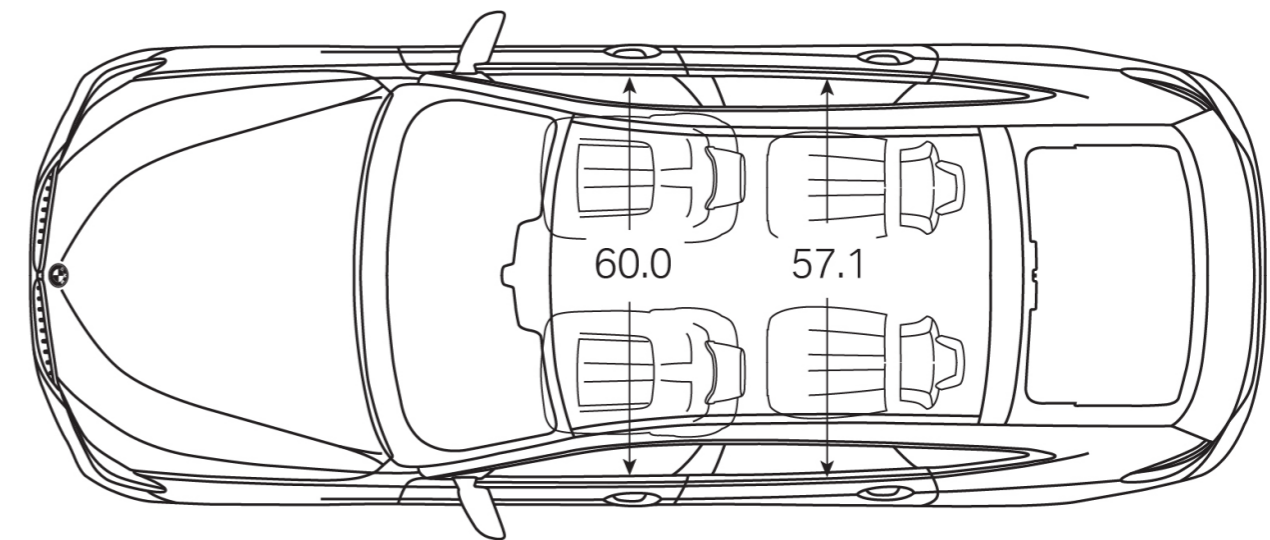

640i xDrive Gran Turismo
ENGINE	3.0-liter TwinPower Turbo inline 6-cylinder
OUTPUT @ RPM	335 hp @ 5500–6500 / 330 lb-ft @ 1380–5200
0–60 MPH (sec)¹	5.1
CITY / HIGHWAY / COMBINED MPG	20 / 28 / 23²

All dimensions in technical drawings are given in inches.