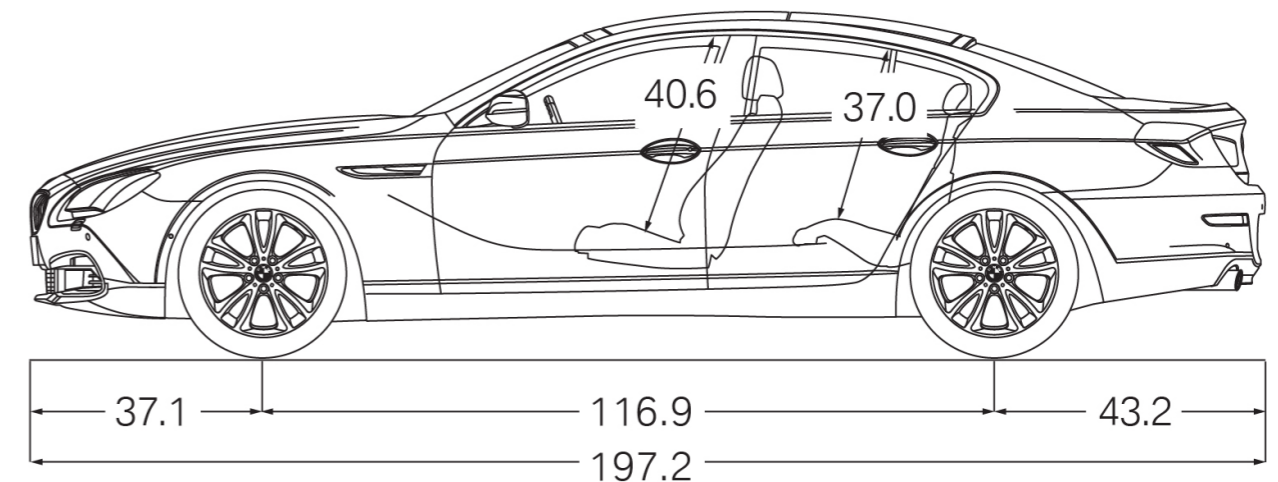

All dimensions in technical drawings are given in inches.

¹BMW AG preliminary test results. Actual acceleration results may vary, depending on specification of vehicle; road and environmental conditions; testing procedures and driving style. These results should be used for comparison only and verification should not be attempted on public roads. BMW urges you to obey all posted speed laws and always wear safety belts.