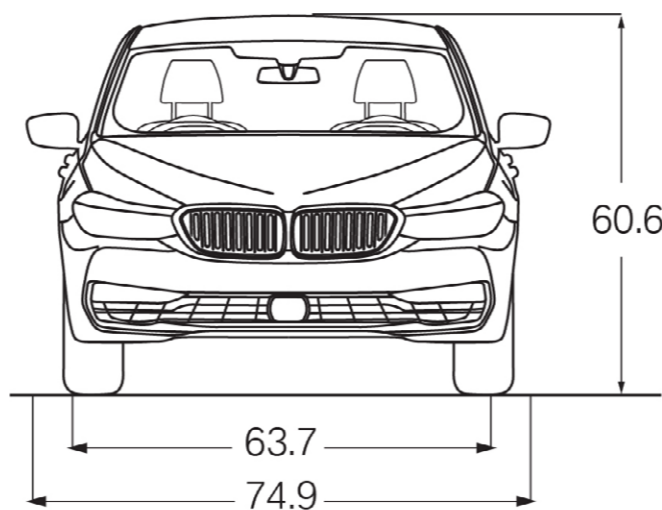

640i xDrive Gran Turismo
ENGINE	3.0-liter TwinPower Turbo inline 6-cylinder
OUTPUT @ RPM	335 hp @ 5500–6500 / 330 lb-ft @ 1380–5200
0–60 MPH (sec)¹	5.1
CITY / HIGHWAY / COMBINED MPG	20 / 28 / 23²

All dimensions in technical drawings are given in inches.