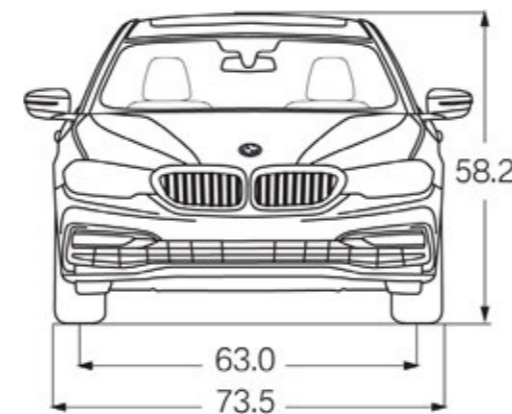

¹BMW AG preliminary test results. Actual acceleration results may vary, depending on specification of vehicle; road and environmental conditions; testing procedures and driving style. These results should be used for comparison only and verification should not be attempted on public roads. BMW urges you to obey all posted speed laws and always wear safety belts.

²EPA-estimated figures are for comparison purposes only. Please go to bmwusa.com for the most up-to-date fuel consumption information. Your actual mileage will vary, depending on speed, driving habits, trip length and driving conditions; actual mileage may be lower.

Figures subject to change. Please visit your BMW Center for the most up-to-date information. Get the latest information on standard and optional features, packages and technical specifications. Visit bmwusa.com and select the BMW model of your choice.