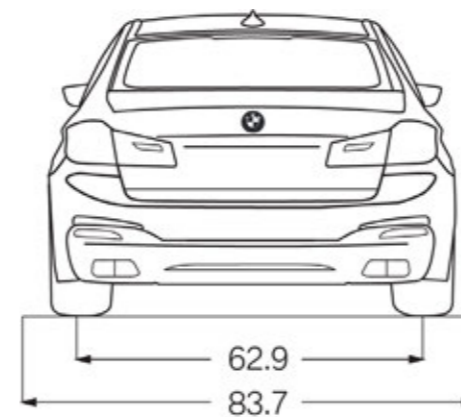

BMW M550i xDrive Sedan
ENGINE	4.4-liter BMW M Performance TwinPower Turbo V-8
OUTPUT @ RPM	455 hp @ 5500-6000 / 480 lb-ft @ 1800-4750
0-60 MPH (sec)¹	3.9
CITY / HIGHWAY / COMBINED MPG²	18 / 25 / 20

All dimensions shown in inches.