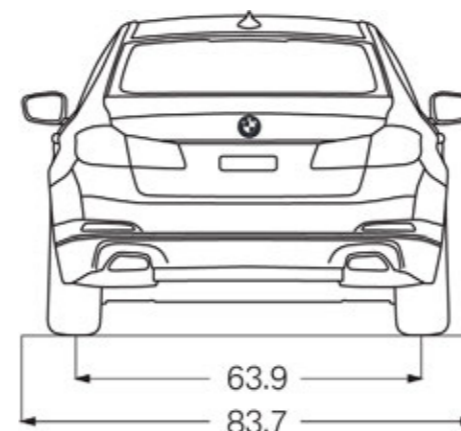

All dimensions shown in inches.
Figures shown for 540i

¹BMW AG preliminary test results. Actual acceleration results may vary, depending on specification of vehicle; road and environmental conditions; testing procedures and driving style. These results should be used for comparison only and verification should not be attempted on public roads. BMW urges you to obey all posted speed laws and always wear safety belts.