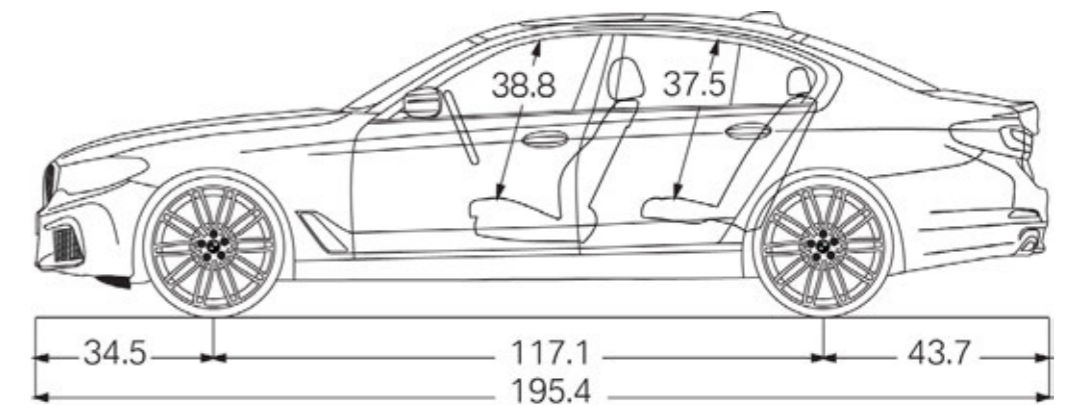

BMW M550i xDrive Sedan
ENGINE	4.4-liter BMW M Performance TwinPower Turbo V-8
OUTPUT @ RPM	455 hp @ 5500-6000 / 480 lb-ft @ 1800-4750
0-60 MPH (sec)¹	3.9
CITY / HIGHWAY / COMBINED MPG²	18 / 25 / 20

All dimensions shown in inches.