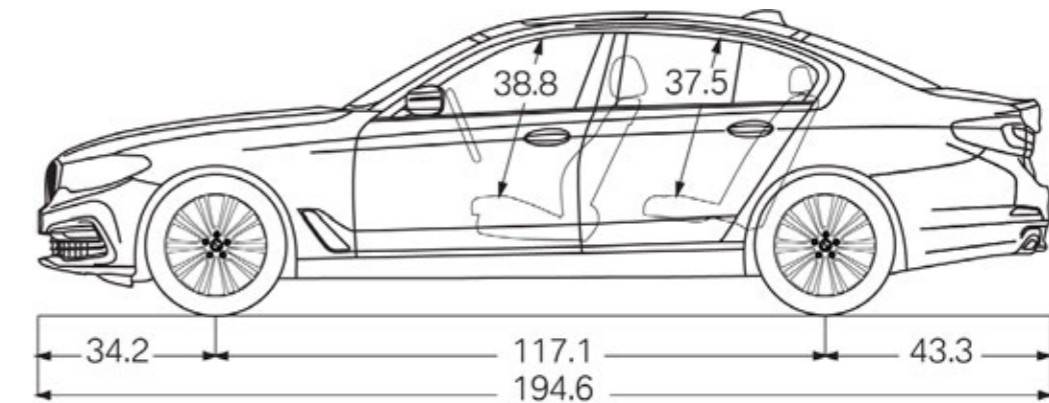

¹BMW AG preliminary test results. Actual acceleration results may vary, depending on specification of vehicle; road and environmental conditions; testing procedures and driving style. These results should be used for comparison only and verification should not be attempted on public roads. BMW urges you to obey all posted speed laws and always wear safety belts.

²EPA-estimated figures are for comparison purposes only. Please go to bmwusa.com for the most up-to-date fuel consumption information. Your actual mileage will vary, depending on speed, driving habits, trip length and driving conditions; actual mileage may be lower.

Figures subject to change. Please visit your BMW Center for the most up-to-date information. Get the latest information on standard and optional features, packages and technical specifications. Visit bmwusa.com and select the BMW model of your choice.