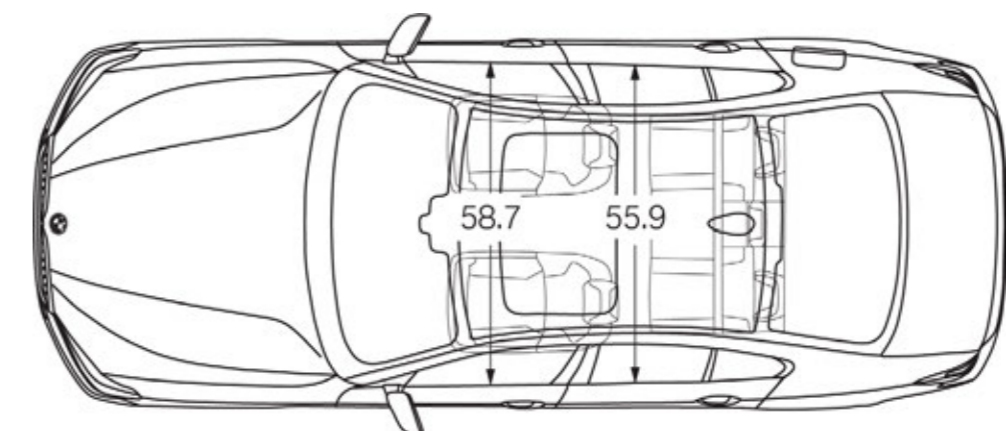

¹BMW AG preliminary test results. Actual acceleration results may vary, depending on specification of vehicle; road and environmental conditions; testing procedures and driving style. These results should be used for comparison only and verification should not be attempted on public roads. BMW urges you to obey all posted speed laws and always wear safety belts.

²EPA-estimated figures are for comparison purposes only. Please go to bmwusa.com for the most up-to-date fuel consumption information. Your actual mileage will vary, depending on speed, driving habits, trip length and driving conditions; actual mileage may be lower.

Figures subject to change. Please visit your BMW Center for the most up-to-date information. Get the latest information on standard and optional features, packages and technical specifications. Visit bmwusa.com and select the BMW model of your choice.