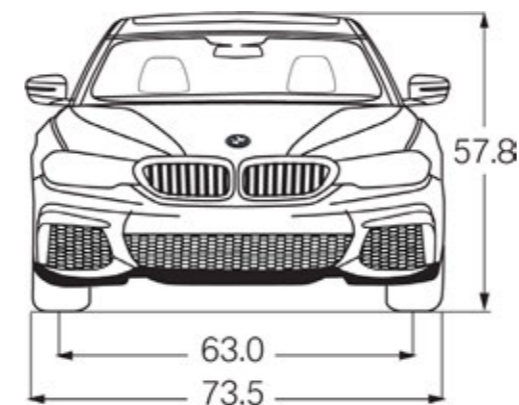

BMW M550i xDrive Sedan
ENGINE	4.4-liter BMW M Performance TwinPower Turbo V-8
OUTPUT @ RPM	455 hp @ 5500-6000 / 480 lb-ft @ 1800-4750
0-60 MPH (sec)¹	3.9
CITY / HIGHWAY / COMBINED MPG²	18 / 25 / 20

All dimensions shown in inches.